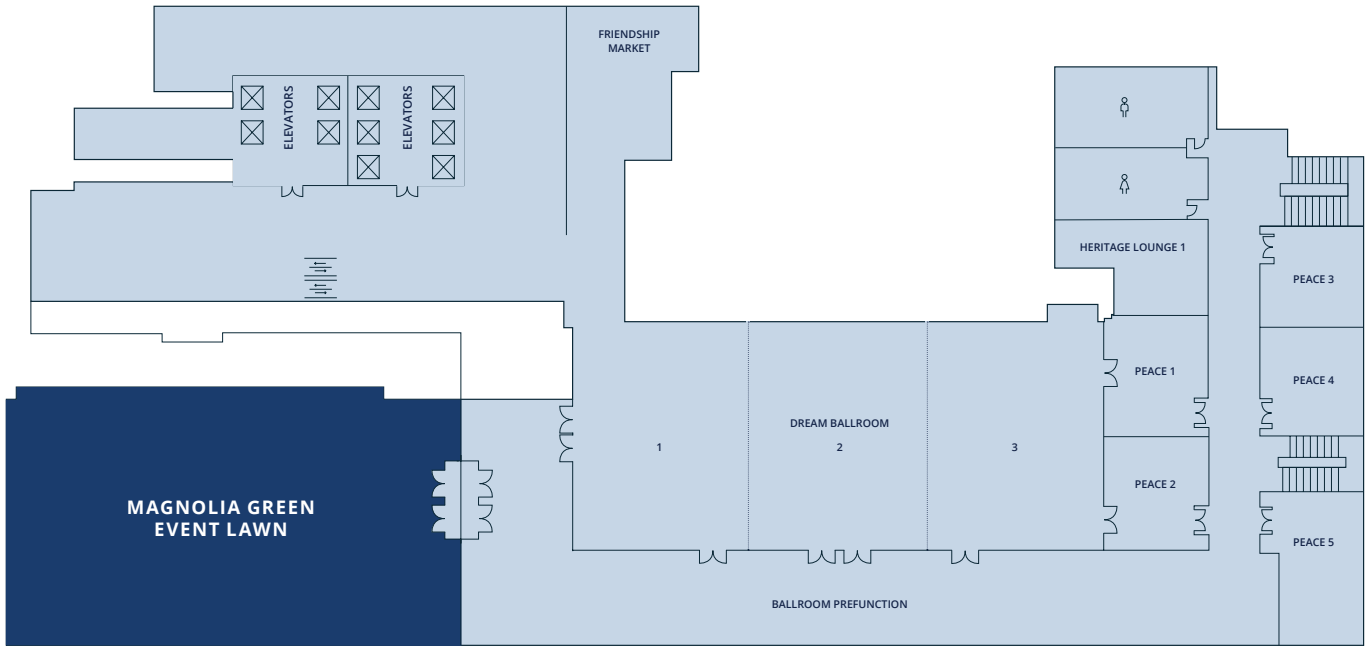

# Magnolia Green Event Lawn

**CAPACITY** —

**SQUARE FOOTAGE** 9,000 SQ. FT.

**DIMENSIONS** 120 FT. x 160 FT.

Our 9,000 square foot Event Lawn on the first floor of Signia by Hilton Atlanta is excellent for weddings, receptions, luncheons, cocktail hours or other social events. Bring your event outdoors for some extra sunshine and allow us to curate it to be just what you envision. From decor to seating and catering to AV equipment, we have everything you need to plan your next event and make it perfect.

## LEVEL ONE

ROOM	SQ. FT.	CEILING HEIGHT	DIMENSIONS	MAX CAPACITY	U SHAPE	BANQUET ROUNDS	COCKTAIL ROUNDS	THEATER	CLASSROOM	BOARDROOM	HOLLOW SQUARE
Magnolia Green Event Lawn	9,000 sq. ft.	—	120 ft. x 160 ft.	—	—	—	—	—	—	—	—